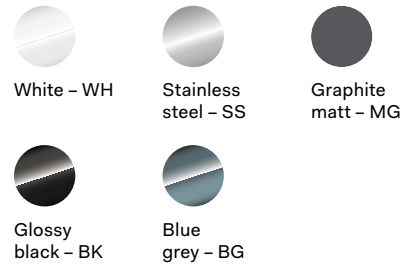

60" wall-mounted  
hood

**UAG60**

All colors

**MSRP \$6,930 Standard**  
**MSRP \$9,380 RAL**

**UANB60**

All colors & finishes

**MSRP \$12,763 Standard**  
**MSRP \$15,213 RAL**

# Professional Plus

Color range  
Body

Finishes  
Knobs, handles, feet, frames

Solid door version  
Optional

Order code: add letter "Q" before the "N" letter  
+\$1,225 to MSRP

30" Range  
Dual Fuel or Induction