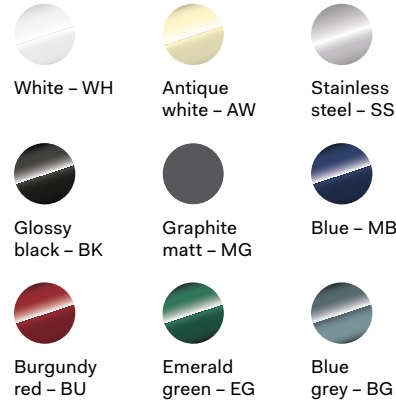

# Nostalgie

Color range  
Body

Finishes  
Knobs, handles, feet, frames

Solid door version  
Optional

Order code: add letter "Q" before the "N" letter  
**+\$1,225 to MSRP**

Noblesse frames  
Optional

Noblesse frame version  
**+\$2,100 to \$3,588 to MSRP**