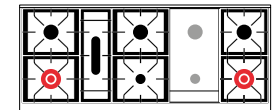

Satin

MSRP \$19,233

60" Range  
Dual Fuel

7 burners + fry top + coup de feu

UP60FSWMP

Satin

MSRP \$22,733  
9 burners fry top

UP60FWMP